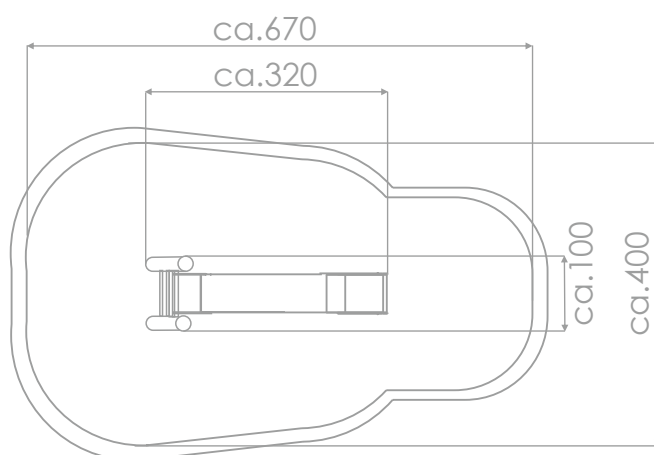

SOCIALIZING

SLIDING

INFORMATION ABOUT THE PRODUCT

Dimensions	ca.320 x 100 cm
Safety zone	ca.670 x 400 cm
Overall height	ca.225 cm
Free fall height	ca.150 cm
Amount of users	2 persons
Product complies with EN 1176-1:2017-12	YES
Availability of spare parts	YES
Age range	3-12
<small>According to EN 1176-1:2017-12 norm, the product requires applying a safety surface according to the product's free fall height.</small>	

Visualisation is for reference only,
actual appearance may vary.

SCALE 1:100

MATERIALS:

<p>NATURAL ROBINIA WOOD</p>	<p>ELEMENTS CONSTRUCTION MADE OF STAINLESS STEEL AISI 304</p>	<p>SYSTEM OF CONNECTORS AND CLAMPS MADE OF STRONG ALUMINIUM ALLOY.</p>	<p>SLIDES MADE OF STAINLESS STEEL AISI 304</p>
			